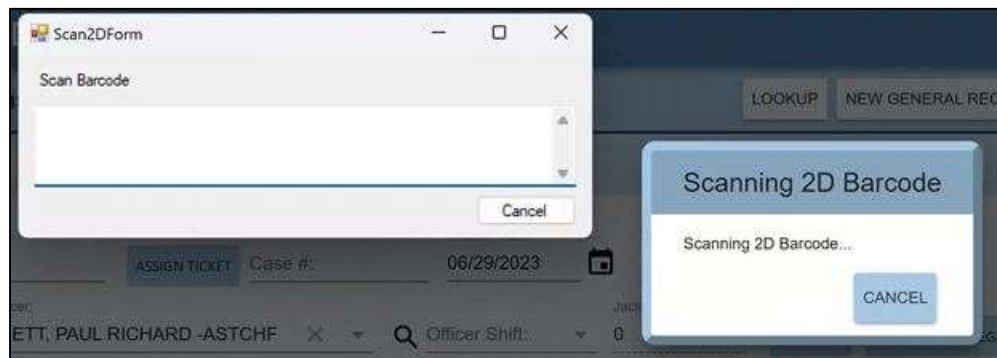

Scanner Configuration

Scan the configuration barcode in Figure 2 to change the 4910LR barcode scanner shown in **Error! Reference source not found.** to work with iSOMS software. This makes the scanner behave like a keyboard and places fields on separate lines.

Figure 2 4910LR Configuration Barcode for iSOMS Software

4910LR Use

To use the 4910LR barcode scanner with iSOMS, open the Citation Page shown in Figure 3 and click the Scan DL button in the top middle of the window.

Figure 3 iSOMS Citation Page

iSOMS displays the Scanning 2D Barcode dialog shown in Figure 4. After a few seconds, iSOMS displays the Scan2DForm also shown in Figure 4.

Figure 4 iSOMS Scanning 2D Barcode

Scan the 2D barcode on the back of the driver license (DL). iSOMS displays the data encoded in the barcode in the Scan2DForm dialog. After another few seconds, iSOMS displays the NCIC Records page

shown in Figure 5. This page shows the data from the DL you just scanned in the top row. Review this data and then click in the leftmost column of this row. iSOMS uses this data to populate the fields on the Citation page shown in Figure 3 above. For DLs issued from some states, iSOMS does not populate the field for the issuing state. You will have to set this field manually.