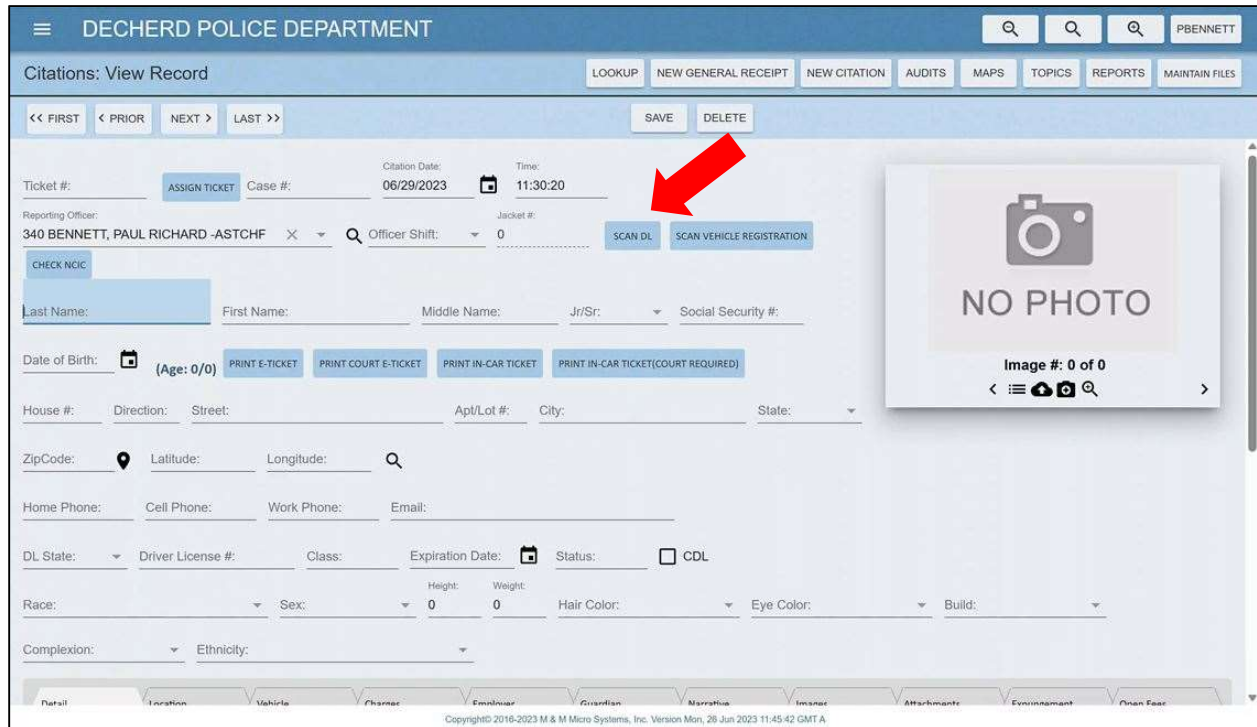

Scanner Configuration

Scan the configuration barcode in Figure 2 to change the 4910LR barcode scanner shown in **Error! Reference source not found.** to work with iSOMS software. This makes the scanner behave like a keyboard and places fields on separate lines.

Figure 2 4910LR Configuration Barcode for iSOMS Software

4910LR Use

To use the 4910LR barcode scanner with iSOMS, open the Citation Page shown in Figure 3 and click the Scan DL button in the top middle of the window.

Figure 3 iSOMS Citation Page

iSOMS displays the Scanning 2D Barcode dialog shown in Figure 4. After a few seconds, iSOMS displays the Scan2DForm also shown in Figure 4.

Figure 4 iSOMS Scanning 2D Barcode

Scan the 2D barcode on the back of the driver license (DL). iSOMS displays the data encoded in the barcode in the Scan2DForm dialog. After another few seconds, iSOMS displays the NCIC Records page

shown in Figure 5. This page shows the data from the DL you just scanned in the top row. Review this data and then click in the leftmost column of this row. iSOMS uses this data to populate the fields on the Citation page shown in Figure 3 above. For DLs issued from some states, iSOMS does not populate the field for the issuing state. You will have to set this field manually.